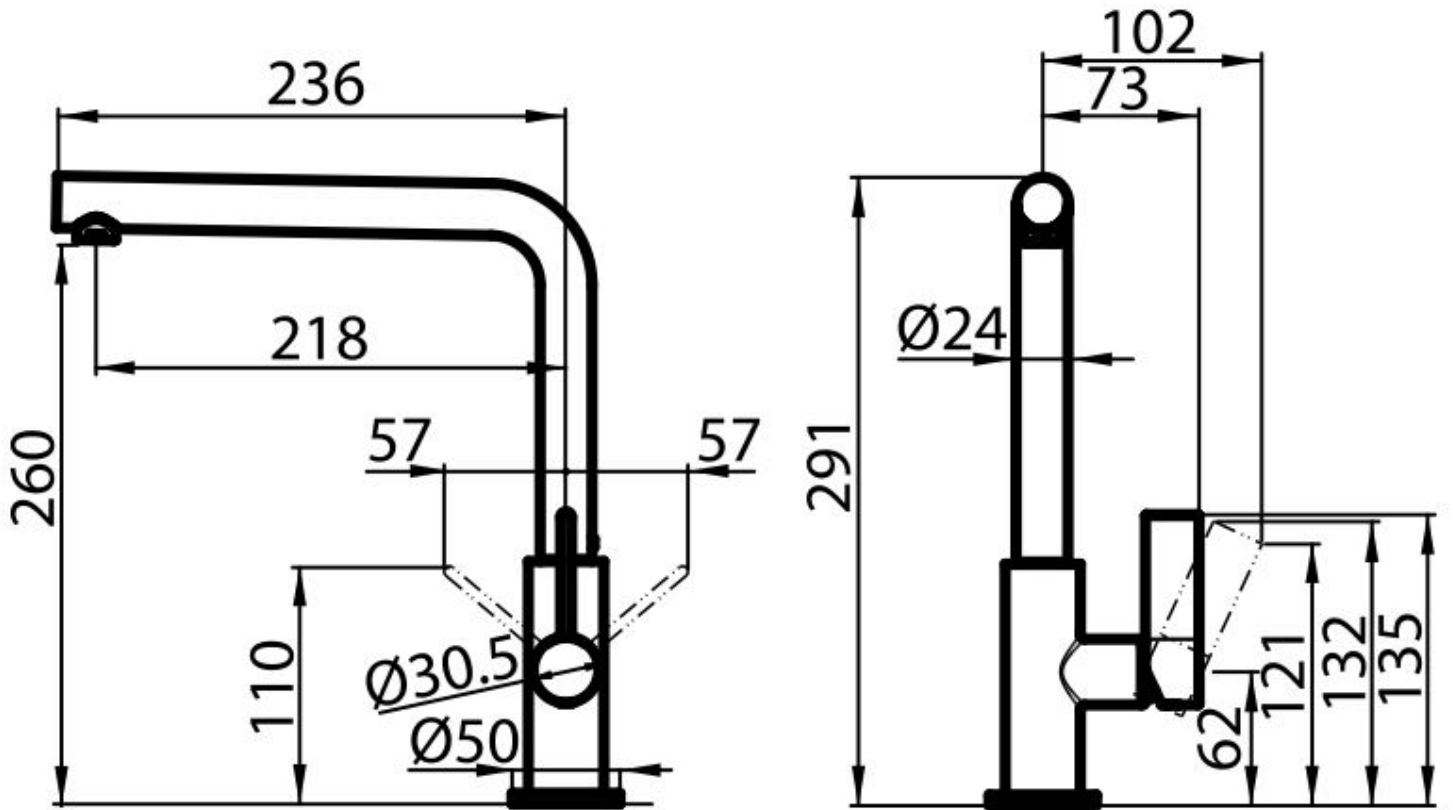

TECHNICAL DATA